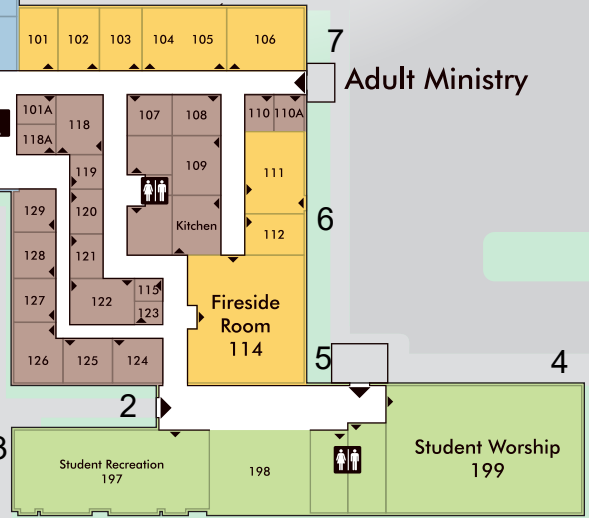

Carl Raines Lake Road

Carl Raines Lake Road

Upper Level
Hispanic Ministry

Lower Level
Adult Ministry

Nursery 12
Children's Ministry 11

Upper Level
Music & Fine Arts Academy

Casa de Adoración Oficinas

Adult Ministry	Nursery Ages 6 weeks-2 years
Casa de Adoración	Offices
Children's Ministry Ages 3k-5th Grade	Sanctuary
Choral Rehearsal Room / Music & Fine Arts Academy	Student Ministry
Gym / Contemporary Worship	

Stairs
 Restrooms
 Elevators
 Info/Welcome Desk

Guest Parking

Main Entrance Drive

Old Montgomery Highway