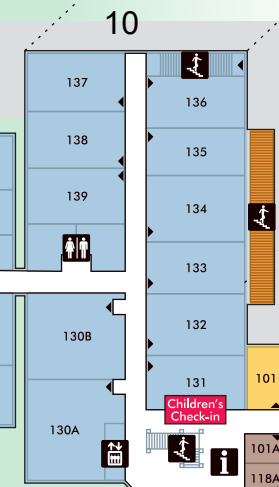

Carl Raines Lake Road

Carl Raines Lake Road

Upper Level
Hispanic Ministry

Lower Level
Adult Ministry

Nursery 12
Children's Ministry 11

Upper Level
Music & Fine Arts Academy

Casa de Adoración Oficinas

Adult Ministry	Nursery Ages 6 weeks-2 years
Casa de Adoración	Offices
Children's Ministry Ages 3k-5th Grade	Sanctuary
Choral Rehearsal Room / Music & Fine Arts Academy	Student Ministry
Gym / Contemporary Worship	

Stairs
 Restrooms
 Elevators
 Info/Welcome Desk

Guest Parking

Main Entrance Drive

Old Montgomery Highway