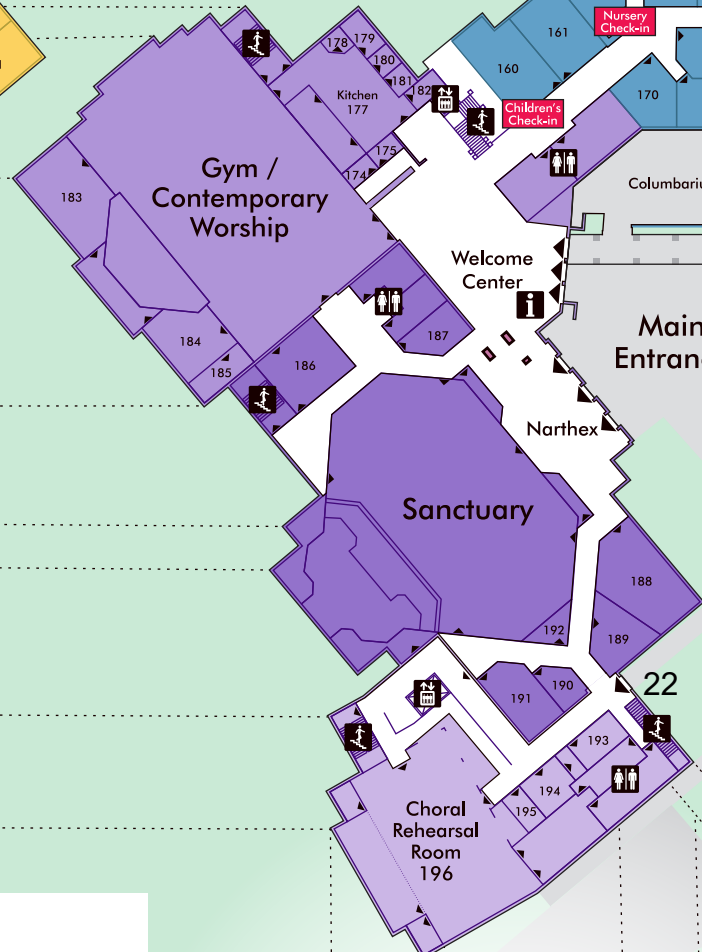

Carl Raines Lake Road

Carl Raines Lake Road

Upper Level
Hispanic Ministry

Lower Level
Adult Ministry

Nursery 12
Children's Ministry 11

Upper Level
Music & Fine Arts Academy

Casa de Adoración Oficinas

Adult Ministry	Nursery Ages 6 weeks-2 years
Casa de Adoración	Offices
Children's Ministry Ages 3k-5th Grade	Sanctuary
Choral Rehearsal Room / Music & Fine Arts Academy	Student Ministry
Gym / Contemporary Worship	

Stairs
 Restrooms
 Elevators
 Info/Welcome Desk

Guest Parking

Main Entrance Drive

Old Montgomery Highway