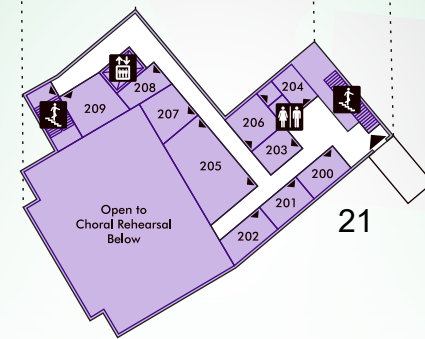

Carl Raines Lake Road

Carl Raines Lake Road

Upper Level
Hispanic Ministry

Lower Level
Adult Ministry

Nursery 12
Children's Ministry 11

Upper Level
Music & Fine Arts Academy

Casa de Adoración Oficinas

Adult Ministry	Nursery Ages 6 weeks-2 years
Casa de Adoración	Offices
Children's Ministry Ages 3k-5th Grade	Sanctuary
Choral Rehearsal Room / Music & Fine Arts Academy	Student Ministry
Gym / Contemporary Worship	

Stairs
 Restrooms
 Elevators
 Info/Welcome Desk

Guest Parking

Main Entrance Drive

Old Montgomery Highway