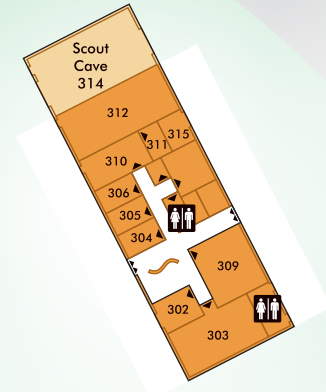

Carl Raines Lake Road

Carl Raines Lake Road

Upper Level
Hispanic Ministry

Lower Level
Adult Ministry

Nursery 12
Children's Ministry 11

Upper Level
Music & Fine Arts Academy

Casa de Adoración Oficinas

Adult Ministry	Nursery Ages 6 weeks-2 years
Casa de Adoración	Offices
Children's Ministry Ages 3k-5th Grade	Sanctuary
Choral Rehearsal Room / Music & Fine Arts Academy	Student Ministry
Gym / Contemporary Worship	

Stairs
 Restrooms
 Elevators
 Info/Welcome Desk

Guest Parking

Main Entrance Drive

Old Montgomery Highway